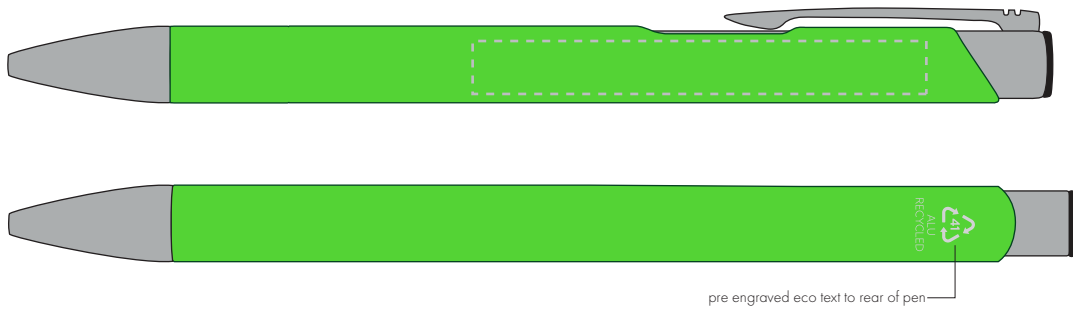

Your Ref:  
Our Ref:

Quantity:  
Version: 1

Product Code: TPC982001  
Product Colour: NEON GREEN

**PRINTING CONCERNS:**

We stock this item in the following colours

**PANTONE REFERENCE(S)**

- Colour 1
- Colour 2
- Colour 3
- Colour 4

ARTWORK SCALE 100%

ARTWORK SCALE 100%  
Side Print Area:  
60mm x 7mm

pre engraved eco text to rear of pen

**The dashed line is to demonstrate print area and will not appear on your printed item**

**PLEASE NOTE:**